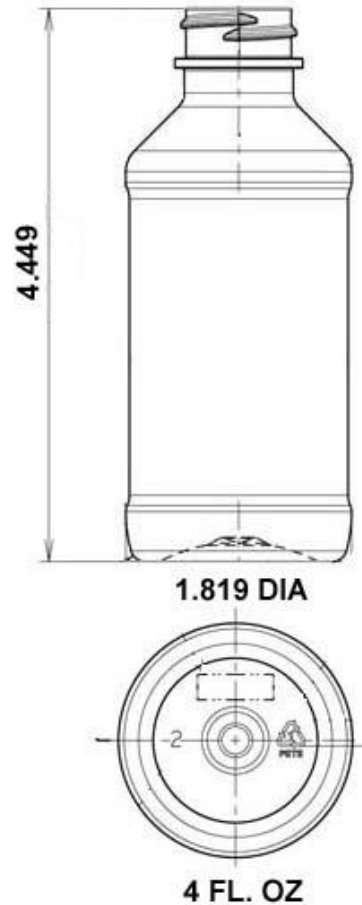

Date Created: 6/1/23

4oz PET Modern Round

Bottle Data Sheet

ARCH # 013105-XXXX
MOLD # K91076 (4 Cavity), K61290 (10 Cavity)
RESIN & COLORANT: FDA COMPLIANT
OVERFLOW CAPACITY: 136 ± 3.5ml
HEIGHT: 4.449 Inch
WEIGHT: 15 ± 0.8g
DIAMETER: 1.819 Inch
NECK FINISH: M24SP400

BOTTLE PER BOX: 500
BOTTLE PER PALLET: 10,000
BOTTLE PER 53' TRUCK: 280,000
PALLET WEIGHT: 388 lbs
STOCK COLORS: Amber, White, Clear